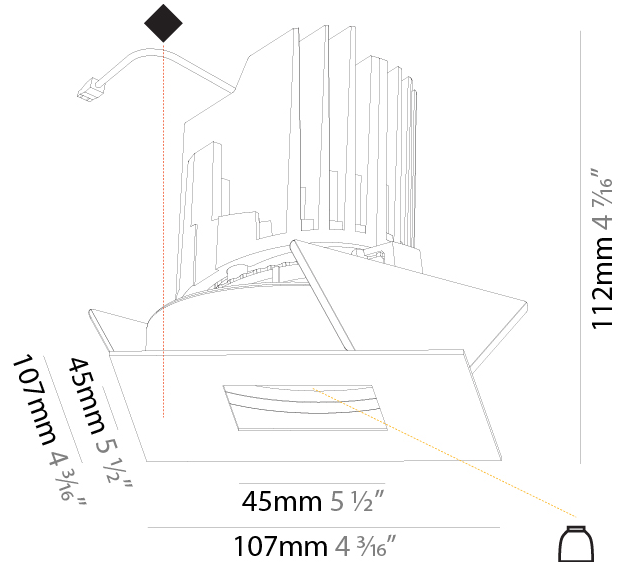

GENERAL

Series: Bioniq
 Subseries: Bioniq Square Pinhole
 Brand: Prolicht
 Division: Architectural
 Mounting Type: Recessed
 Mounting Location: Ceiling
 Subcategory: Downlight

PHYSICAL

Shape: Square
 Length (mm): 107
 Length (in): 4 3/16
 Width (mm): 107
 Width (in): 4 3/16
 Depth (mm): 112
 Depth (in): 4 7/16
 Ceiling Thickness (mm): 10 / 12.5 / 15
 Ceiling Thickness (in): 3/8 or 1/2 or 9/16
 Min. Recessing Depth (mm): 130
 Min. Recessing Depth (in): 5 1/8
 Light Distribution: Adjustable / Downlight
 Weight (kg): 0.479
 Weight (lbs): 1.06
 Fixture Finish: SSR / BKV / CWI / CRY / HAB / UFT / ITA / RUA / FTG / MYG / LOD / PUS / FRO / FUP / KIA / POP / BLS / SPG / MEY / GOH / GUM / CHC / COM / ABZ / JAG / OBR / MOS / ROR
 Fixture Material: Aluminum Die Cast
 Cut-out Measurements: 98mm / 3 7/8"

OPTICAL

Reflector: 20 / 40 / 60
 Adjustability: Rotational 355°; Tilt 30°

RATINGS AND CERTIFICATIONS

Certified By: Certified for North American Standards
 IP rating: IP20

PROJECT
TYPE
SPECIFIER
QUANTITY
DATE