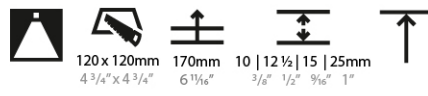

Ceiling Thickness (mm): 10 / 12.5 / 15 / 25
Ceiling Thickness (in): 3/8 or 1/2 or 9/16 or 1

Min. Recessing Depth (mm): 170
Min. Recessing Depth (in): 6 11/16

Light Distribution: Downlight
Weight (kg): 0.705
Weight (lbs): 1.55

Fixture Finish: SSR / BKV / CWI / CRY / HAB / UFT / ITA / RUA / FTG / MYG / LOD / PUS / FRO / FUP / KIA / POP / BLS / SPG / MEY / GOH / GUM / CHC / COM / ABZ / JAG / OBR / MOS / ROR

Fixture Material: Aluminum Die Cast
Cut-out Measurements: 120mm / 4 3/4" x 120mm / 4 3/4"
Upon Request: Unique Ceiling Thickness

ELECTRICAL

Lamp Type: LED (Zhaga Standard)
Input Wattage (W): 15.5
Total Output Wattage (W): 14.5

Dimming: Tri-Mode (Non-Dimming and Phase Dimming (120Vac only) and 0-10V Dimming)

Driver Included: No
Driver Location: Recessed Housing
Driver Type: Constant Current - Universal
Driver Class: Class 2

Housing: See components
Input Voltage (V): 120 - 277
Constant Current (MA): 500

LED

Number of LEDs: 1
Color Temperature (°K): 2700 / 3000 / 3500 / 4000
Max. Delivered Lumen (lm): 940 / 980 / 1029 / 1050
Nominal Lumen (lm): 1386 / 1438 / 1511 / 1542

CRI: >90 CRI
Efficiency (%): 87.9 / 88.4 / 87.9

Lamp Life (hrs): 50000
Upon Request: RGB-W Tunable White Special Color Temperature Special LED

OPTICAL

Reflector°: 20 / 40 / 60
Upon Request: Special Beam Angles

UPON REQUEST: Special Beam Angles

RATINGS AND CERTIFICATIONS

IP rating: IP20