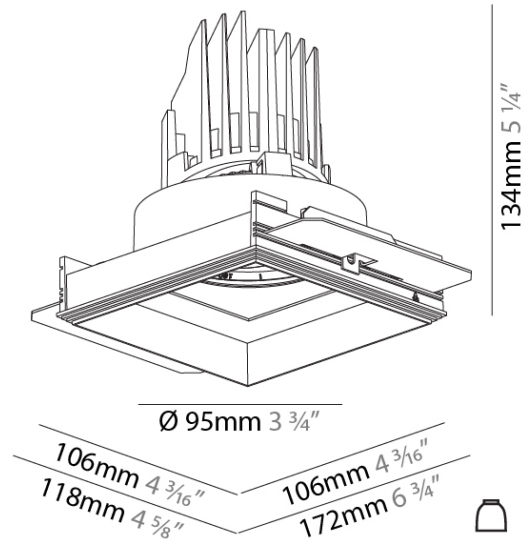

ELECTRICAL
Lamp Type: LED (Zhaga Standard)
Input Wattage (W): 15.5
Total Output Wattage (W): 14.5
Dimming: Tri-Mode (Non-Dimming and Phase Dimming (120Vac only) and 0-10V Dimming)
Driver Included: No
Driver Location: Recessed Housing
Driver Type: Constant Current - Universal
Driver Class: Class 2
Housing: See components
Input Voltage (V): 120 - 277
Constant Current (MA): 500

LED
Number of LEDs: 1
Color Temperature (°K): 2700 / 3000 / 3500 / 4000
Max. Delivered Lumen (lm): 940 / 980 / 1029 / 1050
Nominal Lumen (lm): 1386 / 1438 / 1511 / 1542
CRI: >90 CRI
Efficiency (%): 87.9 / 88.4 / 87.9
Lamp Life (hrs): 50000
Upon Request: RGB-W Tunable White Special Color Temperature Special LED

OPTICAL
Reflector: 20 / 40 / 60
Adjustability: Rotational 355°; Tilt 30°
Upon Request: Special Beam Angles

RATINGS AND CERTIFICATIONS
Zaneen Inc. © 2022, 11100 188-3382, F 416-247-9319, www.zaneen.com

Available for international specifications by adding "INT" at the end of the existing Model #. For assistance on 'custom' specifications, contact zteam@zaneen.com.
Certified by: Certified for North American Standards
In a constant effort to supply the best product, we reserve the right to change specifications or materials without notice. The most recent specification sheets are found at zaneen.com
IP rating: IP20