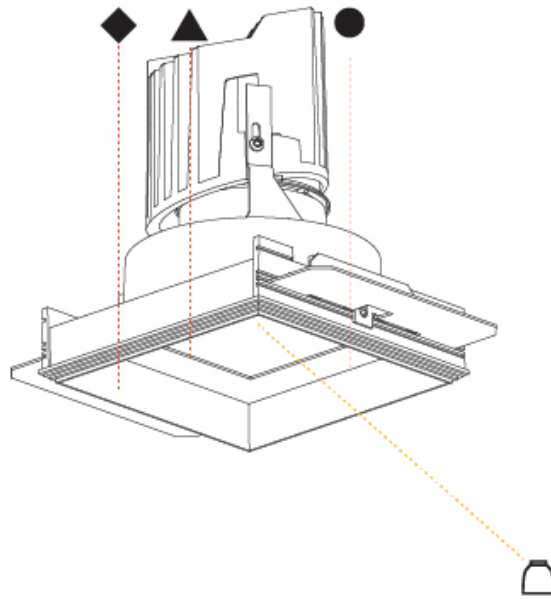

BIONIQ SQUARE DEEP COMFORT TRIMLESS

A35221-

PROJECT

TYPE

SPECIFIER

QUANTITY

DATE

A