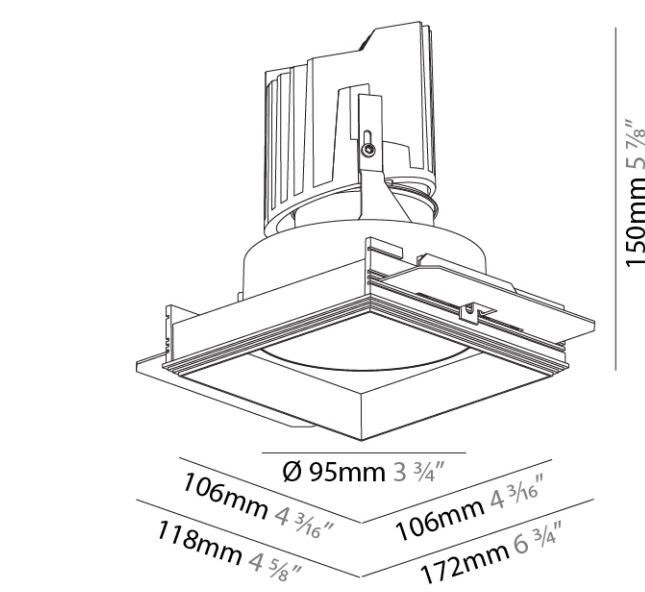

Ceiling Thickness (mm): 10 / 12.5 / 15 / 25
Ceiling Thickness (in): 3/8 or 1/2 or 9/16 or 1

Min. Recessing Depth (mm): 170
Min. Recessing Depth (in): 6 11/16

Light Distribution: Downlight
Weight (kg): 0.705
Weight (lbs): 1.55

Fixture Finish: SSR / BKV / CWI / CRY / HAB / UFT / ITA / RUA / FTG / MYG / LOD / PUS / FRO / FUP / KIA / POP / BLS / SPG / MEY / GOH / GUM / CHC / COM / ABZ / JAG / OBR / MOS / ROR

Fixture Material: Aluminum Die Cast
Cut-out Measurements: 120mm / 4 3/4" x 120mm / 4 3/4"
Upon Request: Unique Ceiling Thickness

ELECTRICAL

Lamp Type: LED (Zhaga Standard)
Input Wattage (W): 15.5
Total Output Wattage (W): 14.5

Dimming: Tri-Mode (Non-Dimming and Phase Dimming (120Vac only) and 0-10V Dimming)

Driver Included: No
Driver Location: Recessed Housing
Driver Type: Constant Current - Universal
Driver Class: Class 2

Housing: See components
Input Voltage (V): 120 - 277
Constant Current (MA): 500

LED

Number of LEDs: 1
Color Temperature (°K): 2700 / 3000 / 3500 / 4000
Max. Delivered Lumen (lm): 940 / 980 / 1029 / 1050
Nominal Lumen (lm): 1386 / 1438 / 1511 / 1542

CRI: >90 CRI
Efficiency (%): 87.9 / 88.4 / 87.9

Lamp Life (hrs): 50000
Upon Request: RGB-W Tunable White Special Color Temperature Special LED

OPTICAL

Reflector°: 20 / 40 / 60
Upon Request: Special Beam Angles

UPON REQUEST: Special Beam Angles

RATINGS AND CERTIFICATIONS

IP rating: IP20